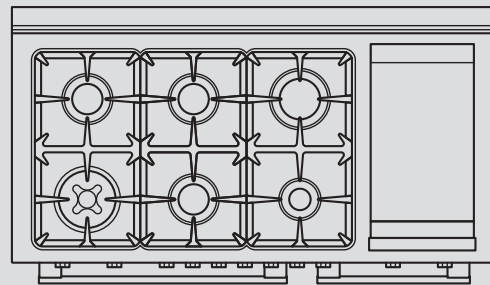

BERTAZZONI
PROFESSIONAL SERIES
SIX-BURNER
FREE-STANDING GAS RANGE 48"
DOUBLE OVEN
ELECTRIC GRIDDLE

Range 48"
X48 6G GGV X ¹⁾
6 burners

Gas oven	•
Gas grill	• not with auxiliary oven
Safety device, one-hand ignition	•
Convection	• not with auxiliary oven
Storage compartment	•

Dimensions	
Width	48"
Depth side panel	24"
Total depth	25 1/8"
Height	35 1/2" ÷ 37 1/4"
Main oven	23 1/2" x 16 1/2" x 13" = 2.90 ft³
Auxiliary oven	14 1/2" x 16 1/2" x 13" = 1.80 ft³

Burner power	
Dual wok	12000 + 3000 Btu/h
Rapid	11000 Btu/h
Semi-rapid	6500 Btu/h
Auxiliary	3400 Btu/h
Simmer rate	750 Btu/h
Electric griddle	1100 W

¹⁾ X48 6G GGV CR, X48 6G GGV RO, X48 6G GGV VI, X48 6G GGV NE, X48 6G GGV BI, X48 6G GGV GI, X48 6G GGV VE, X48 6G GGV BL
Comes with a standard 4" Backguard.
Optional 2" Backguard and flat Island Trim available.