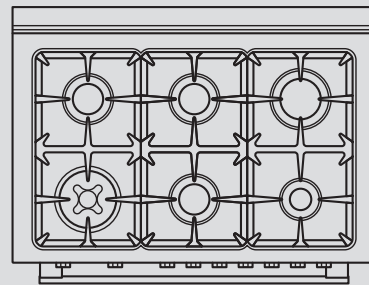

BERTAZZONI
PROFESSIONAL SERIES
 SIX-BURNER
 FREE-STANDING GAS RANGE 36"

Range 36"
 X36 6 GGV X ¹⁾
 6 burners

Gas oven	•
Gas grill	•
Safety device, one-hand ignition	•
Convection	•
Storage compartment	•

Dimensions	
Width	36"
Depth side panel	24"
Total depth	25 1/8"
Height	35 1/2" ÷ 37 1/4"
Oven	29 1/2" x 16 1/2" x 12 3/4"
Oven volume	3.6 ft ³

Burner power	
Dual wok	12000 + 3000 Btu/h
Rapid	11000 Btu/h
Semi-rapid	6500 Btu/h
Auxiliary	3400 Btu/h
Simmer rate	750 Btu/h

¹⁾ X36 6 GGV BI, X36 6 GGV RO, X36 6 GGV VI, X36 6 GGV NE, X36 6 GGV CR, X366 GGV GI, X36 6 GGV VE, X36 6 GGV BL
 Comes with a standard 4" Backguard.
 Optional 2" Backguard and flat Island Trim available.
 Available with LPG factory setting (X36 6 GGV X LPG).