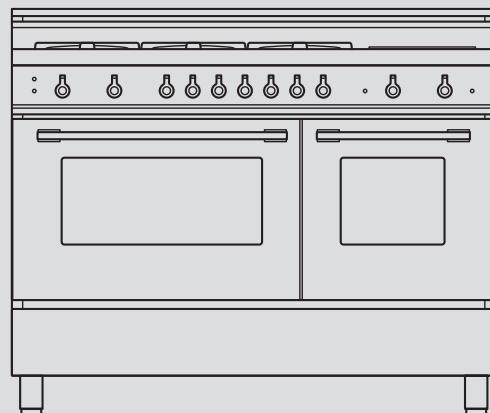

BERTAZZONI
PROFESSIONAL SERIES
 SIX-BURNER
 FREE-STANDING GAS RANGE 48"
 DOUBLE OVEN
 ELECTRIC GRIDDLE

Range 48"
 X48 6G GGV X ¹⁾
 6 burners

Gas oven	•
Gas grill	• not with auxiliary oven
Safety device, one-hand ignition	•
Convection	• not with auxiliary oven
Storage compartment	•

Dimensions	
Width	48"
Depth side panel	24"
Total depth	25 1/8"
Height	35 1/2" ÷ 37 1/4"
Main oven	23 1/2" x 16 1/2" x 13" = 2.90 ft ³
Auxiliary oven	14 1/2" x 16 1/2" x 13" = 1.80 ft ³

Burner power	
Dual wok	12000 + 3000 Btu/h
Rapid	11000 Btu/h
Semi-rapid	6500 Btu/h
Auxiliary	3400 Btu/h
Simmer rate	750 Btu/h
Electric griddle	1100 W

BERTAZZONI
PROFESSIONAL SERIES
 SIX-BURNER
 FREE-STANDING GAS RANGE 36"

Range 36"
 X36 6 GGV X ¹⁾
 6 burners

Gas oven	•
Gas grill	•
Safety device, one-hand ignition	•
Convection	•
Storage compartment	•

Dimensions	
Width	36"
Depth side panel	24"
Total depth	25 1/8"
Height	35 1/2" ÷ 37 1/4"
Oven	29 1/2" x 16 1/2" x 12 3/4"
Oven volume	3.6 ft ³

Dimensions	
Width	36"
Depth side panel	24"
Total depth	25 1/8"
Height	35 1/2" ÷ 37 1/4"
Oven	29 1/2" x 16 1/2" x 12 3/4"
Oven volume	3.6 ft ³

Burner power	
Dual wok	12000 + 3000 Btu/h
Rapid	11000 Btu/h
Semi-rapid	6500 Btu/h
Auxiliary	3400 Btu/h
Simmer rate	750 Btu/h