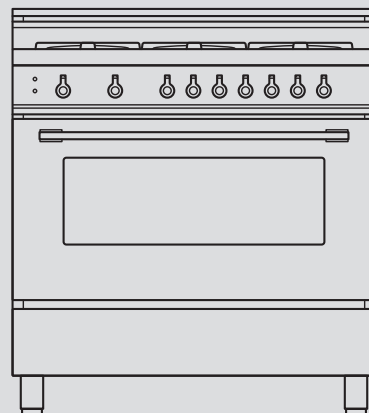

BERTAZZONI
PROFESSIONAL SERIES
 SIX-BURNER
 FREE-STANDING GAS RANGE 36"

Range 36"
 X36 6 GGV X ¹⁾
 6 burners

Gas oven	•
Gas grill	•
Safety device, one-hand ignition	•
Convection	•
Storage compartment	•

Dimensions	
Width	36"
Depth side panel	24"
Total depth	25 1/8"
Height	35 1/2" ÷ 37 1/4"
Oven	29 1/2" x 16 1/2" x 12 3/4"
Oven volume	3.6 ft ³

Burner power	
Dual wok	12000 + 3000 Btu/h
Rapid	11000 Btu/h
Semi-rapid	6500 Btu/h
Auxiliary	3400 Btu/h
Simmer rate	750 Btu/h

¹⁾ X36 6 GGV BI, X36 6 GGV RO, X36 6 GGV VI, X36 6 GGV NE, X36 6 GGV CR, X366 GGV GI, X36 6 GGV VE, X36 6 GGV BL
 Comes with a standard 4" Backguard.
 Optional 2" Backguard and flat Island Trim available.
 Available with LPG factory setting (X36 6 GGV X LPG).

Dimensions	
Width	36"
Depth side panel	24"
Total depth	25 1/8"
Height	35 1/2" ÷ 37 1/4"
Oven	29 1/2" x 16 1/2" x 12 3/4"
Oven volume	3.6 ft ³

Burner power	
Dual wok	12000 + 3000 Btu/h
Rapid	11000 Btu/h
Semi-rapid	6500 Btu/h
Auxiliary	3400 Btu/h
Simmer rate	750 Btu/h