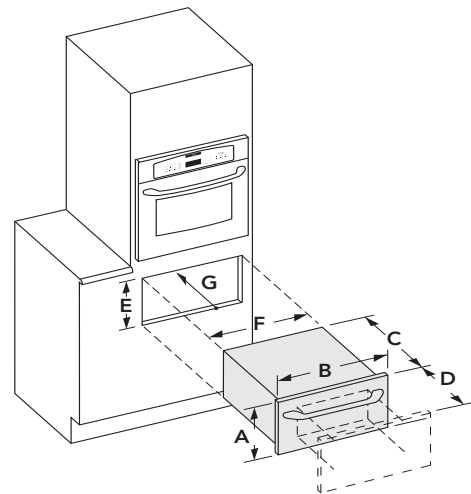

TRADITIONAL WARMING DRAWERS

Thermador® | *An American Icon*™

30" Stainless Steel Warming Drawer
with Professional handle.

SKU	
Stainless Steel With Professional Handle	WD30EP
Stainless Steel With Masterpiece Handle	WD30ES
Black	WD30EB
Cabinet Size	30
Warming Drawer Wattage	120 Volts, 2 Wire 60 Hz, w/ gnd. 450 W.
Amps	Single Phase A.C., 20 Amps
Approx. Shipping Weight	72

Drawer glides open smoothly and easily

Spacious 2.6 cu. ft. cavity

New convenient touch control panel and digital display makes programming easy

Lower side walls allow easier access to warmed foods and dishes

Model No.	Overall Dimensions				Cutout Dimensions*			Interior Drawer Usable Space	Custom Panel Dimensions	
	A	B	C**	D	E	F	G	Cu. Ft.	H	W
WD30	11 ¹ / ₄	29 ³ / ₄	22 ¹ / ₄	20 ¹ / ₂	11 ¹ / ₂	28 ¹ / ₄	24	2.6	11 ¹ / ₄	29 ³ / ₄

Notes: All height, width and depth dimensions are shown in inches. *Please refer to installation instructions prior to making cutout. Installation instructions are available at www.thermador.com. **Measured from cabinet face. Add 3¹/₈" for distance from drawer handle to cabinet face.