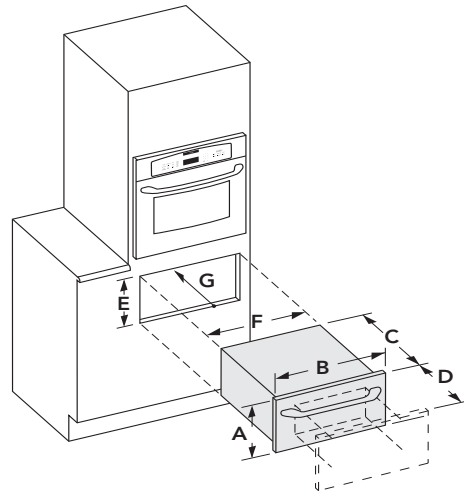

TRADITIONAL WARMING DRAWERS

Thermador® | *An American Icon*™

27" Stainless Steel Warming Drawer
with Masterpiece handle.

SKU	
Stainless Steel With Masterpiece Handle	WD27ES
Black	WD27EB
Cabinet Size	27
Warming Drawer Wattage	120 Volts, 2 Wire 60 Hz, w/ gnd. 450 W.
Amps	Single Phase A.C., 20 Amps
Approx. Shipping Weight	70

Spacious 2.3 cu. ft. cavity

New convenient touch control panel and digital display makes programming easy

Lower side walls allow easier access to warmed foods and dishes

Model No.	Overall Dimensions				Cutout Dimensions*			Interior Drawer Usable Space	Custom Panel Dimensions	
	A	B	C**	D	E	F	G	Cu. Ft.	H	W
WD27	11 ¹ / ₄	26 ³ / ₄	22 ¹ / ₄	20 ¹ / ₂	11 ¹ / ₂	25	24	2.3	11 ¹ / ₄	26 ³ / ₄

Notes: All height, width and depth dimensions are shown in inches. *Please refer to installation instructions prior to making cutout. Installation instructions are available at www.thermador.com.
**Measured from cabinet face. Add 3¹/₈" for distance from drawer handle to cabinet face.