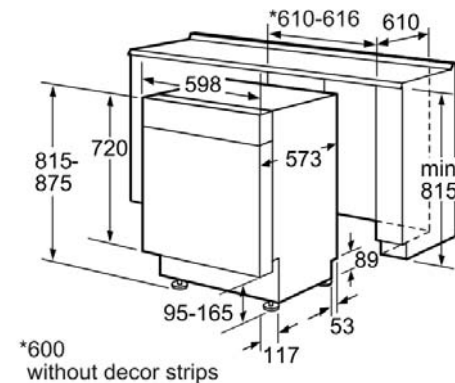

Measurement in mm