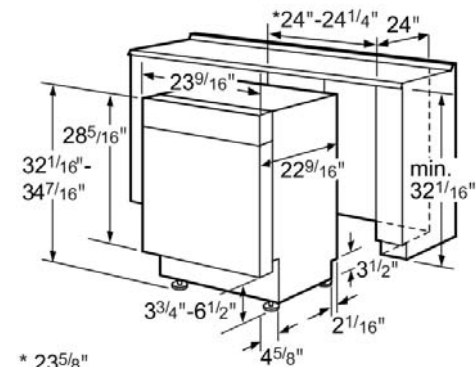

### Product Features

UPC code : 825225877721  
 Main colour of product : Stainless steel  
 Installation Type : Build-under  
 Panel ready : Not possible  
 Alternative colors available :  
 Silence level (dBA) : 49  
 Watts (W) : 1400  
 Current (A) : 12  
 Volts (V) : 120  
 Frequency (Hz) : 60  
 Total annual energy consumption (kWh) : 234  
 Energy Star® qualified : Yes  
 Plug type : 120V-3 prong  
 Power cord length (in) :  
 Length outlet hose (in) : 55 1/8 "  
 Length inlet hose (in) :  
 Required cutout size (HxWxD) (in) : 32 5/64" -34 7/16" x 23 5/8 " x 22 9/16 "  
 Overall appliance dimensions (HxWxD) (in) : 32 5/64 " x 23 9/16 " x 22 9/16 "  
 Product packaging dimensions (HxWxD) (in) : 34.64 x 24.80 x 26.77  
 Net weight (lbs) : 87  
 Gross weight (lbs) : 93  
 Adjustable feet : Yes  
 Tub material : Stainless steel  
 Tub type :  
 Number of place settings : 14

Evolution dishwasher 6+3 ss  
 Bosch - SGE63E05UC

Predecessor: SHV45M03UC  
 Successor:

EAN code: 4242002525556

sales programme:

\* 23 5/8"  
 without decor strips

Measurements in inches