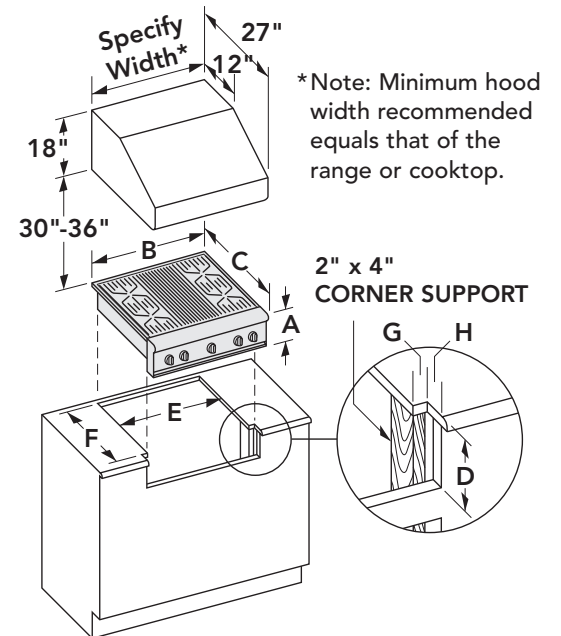

Model No.	BTU/hr Max.	Overall Dimensions			Cutout Dimensions**				
		A	B	C	D	E	F (min.)	G	H
PCG364EL	72,000	8 ¹ / ₈	35 ⁷ / ₈	26 ¹ / ₂	7 ¹³ / ₁₆	35 ¹ / ₈	22 ¹¹ / ₁₆	3/ ₈	2

BSH reserves the absolute and unrestricted right to change product materials and specifications, at any time, without notice. Consult the product's installation instructions for final dimensional data and other details. Applicable product warranty can be found in accompanying product literature (or you may contact your account manager for further details). **Notes:** All height, width and depth dimensions are shown in inches. *According to AHAM standards. **Please refer to installation instructions prior to making cutout.