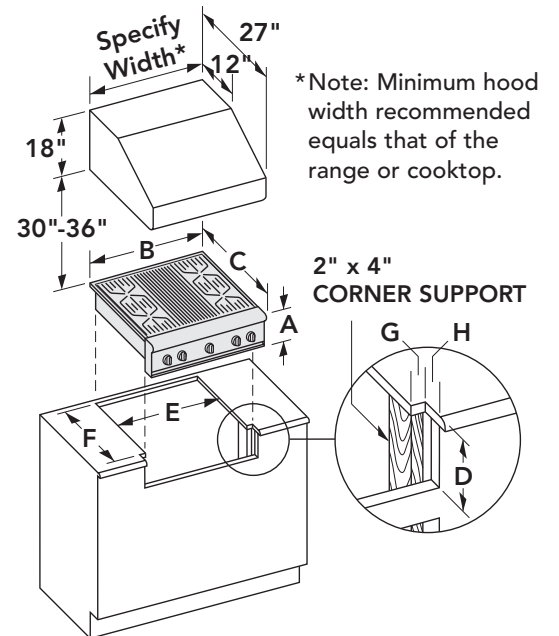

Model No.	BTU/hr Max.	Overall Dimensions			Cutout Dimensions**				
		A	B	C	D	E	F (min.)	G	H
PCG364ED	60,000	8 ¹ / ₈	35 ⁷ / ₈	26 ¹ / ₂	7 ¹³ / ₁₆	35 ¹ / ₈	22 ¹¹ / ₁₆	3/ ₈	2

BSH reserves the absolute and unrestricted right to change product materials and specifications, at any time, without notice. Consult the product's installation instructions for final dimensional data and other details. Applicable product warranty can be found in accompanying product literature (or you may contact your account manager for further details). **Notes:** All height, width and depth dimensions are shown in inches. *According to AHAM standards. **Please refer to installation instructions prior to making cutout.