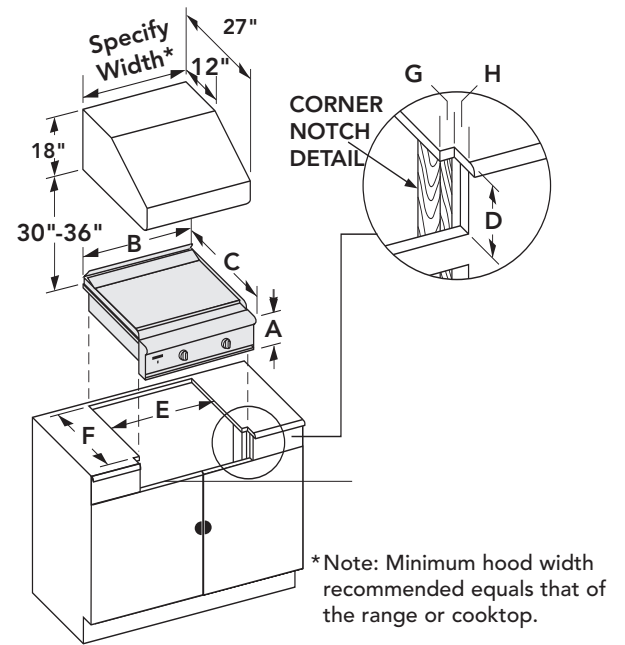

Lighter, continuous porcelain-coated cast-iron grates increase air flow and are easier to clean.

Thermador's exclusive blue LED lights indicate burner use.

Model No.	BTU/hr Max.	Overall Dimensions			Cutout Dimensions**				
		A	B	C	D	E	F (min.)	G	H
PCG304E	60,000	8 ¹ / ₈	29 ⁷ / ₈	26 ¹ / ₂	7 ¹³ / ₁₆	29 ¹ / ₈	22 ¹¹ / ₁₆	3/ ₈	2

BSH reserves the absolute and unrestricted right to change product materials and specifications, at any time, without notice. Consult the product's installation instructions for final dimensional data and other details. Applicable product warranty can be found in accompanying product literature (or you may contact your account manager for further details). **Notes:** All height, width and depth dimensions are shown in inches. *According to AHAM standards. **Please refer to installation instructions prior to making cutout.