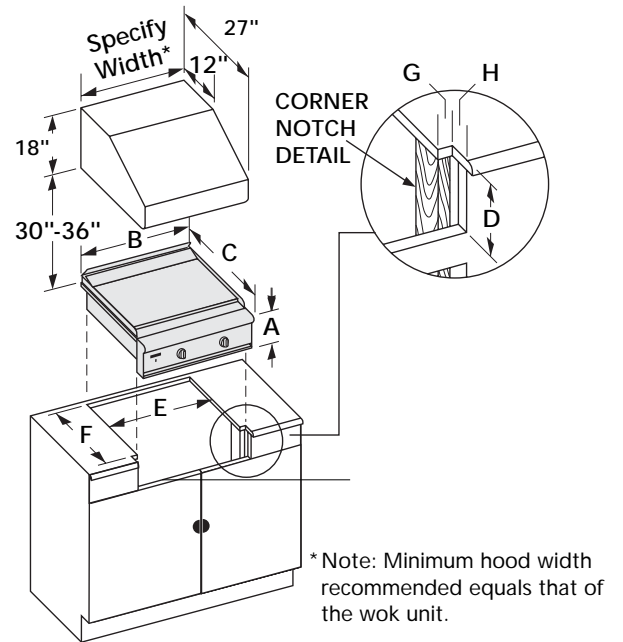

PROFESSIONAL COOKTOP BURNER WOK UNIT

Thermador® | An American Icon™

24" Super Burner Wok Unit

SKU	PCG24EW
Size	24"
Type	Wok
Color	Stainless Steel
GENERAL INFORMATION	
120 Volts, 3 Prong Plug, 60 Hz, Single Phase A.C.	15 Amps
Fuel Type	NG
Approximate Shipping Weight (lbs.)	140
LP Converter Orifices	Order PLPKIT
BACKGUARD ACCESSORIES	
12" Low Back Guard	GP24LBS
Island Trim***	GP24ITS
Black Knob Accessory Kit	KNOBBLKHC
Blue Knob Accessory Kit	KNOBBLUHC

Model No.	BTU/hr Max.	Overall Dimensions			Cutout Dimensions**				
		A	B	C	D	E	F (min.)	G	H
PCG24EW	30,000	8 ¹ / ₈	24 ³ / ₄	26 ¹ / ₂	7 ¹³ / ₁₆	24	22 ¹¹ / ₁₆	3/ ₈	2

BSH reserves the absolute and unrestricted right to change product materials and specifications, at any time, without notice. Consult the product's installation instructions for final dimensional data and other details. Applicable product warranty can be found in accompanying product literature (or you may contact your account manager for further details). Notes: All height, width and depth dimensions are shown in inches. *According to AHAM standards. **Please refer to installation instructions prior to making cutout.