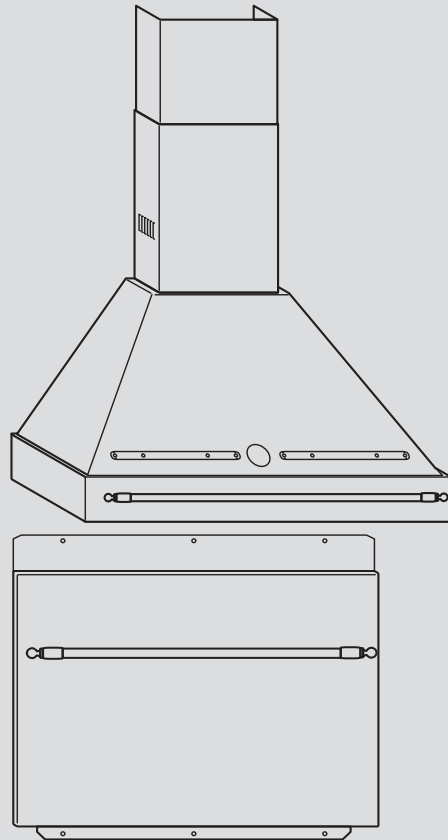

BERTAZZONI
HERITAGE SERIES
RANGE HOOD 48"
BACKSPLASH 48"

The Heritage Series Range Hood is supplied in two parts.

Blower and Stainless Steel Base Assembly K48 HER X ¹⁾	
Two motors	•
Electronic control	•
Halogen lights	•
Stainl. St. baffle filters	•
Motor power	600 cfm
Distance fr. worktop	25 1/2" ÷ 31 1/2"

	Canopy ¹⁾ KC48 HER NE	Backsplash BS48 HER X
Front bar	•	n/a
Utensil bar	n/a	•

Dimensions		
Width	48"	48"
Depth	19 1/2"	n/a
Height	26" ÷ 40 1/2"	31"
Thickness	n/a	3/4"
Hood adjustment	n/a	1 1/2"

¹⁾ KC48 HER CR, KC 48 HER VI