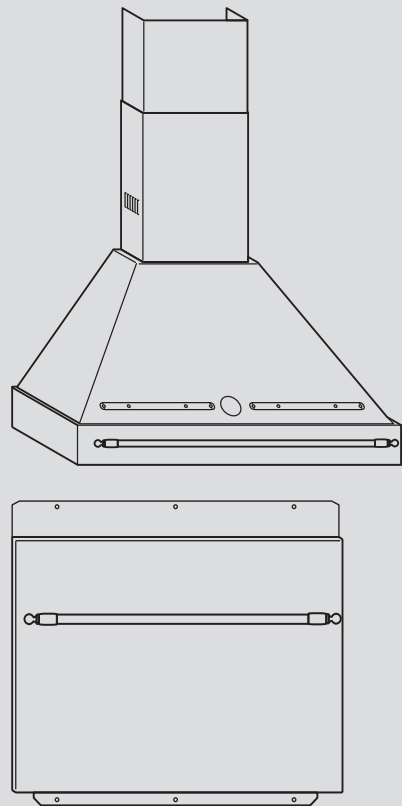

BERTAZZONI
HERITAGE SERIES
RANGE HOOD 36"
BACKSPLASH 36"

The Heritage Series Range Hood is supplied in two parts.

Blower and Stainless Steel Base Assembly K36 HER X ¹⁾	
Two motors	•
Electronic control	•
Halogen lights	•
Stainl. St. baffle filters	•
Motor power	600 cfm
Distance fr. worktop	25 1/2" ÷ 31 1/2"

	Canopy ¹⁾ KC36 HER NE	Backsplash BS36 HER X
Front bar	•	n/a
Utensil bar	n/a	•

Dimensions		
Width	36"	36"
Depth	21 1/2"	n/a
Height	26" ÷ 40 1/2"	26 1/2"
Thickness	n/a	3/4"
Hood adjustment	n/a	1 1/2"

¹⁾ KC36 HER CR, KC 36 HER VI