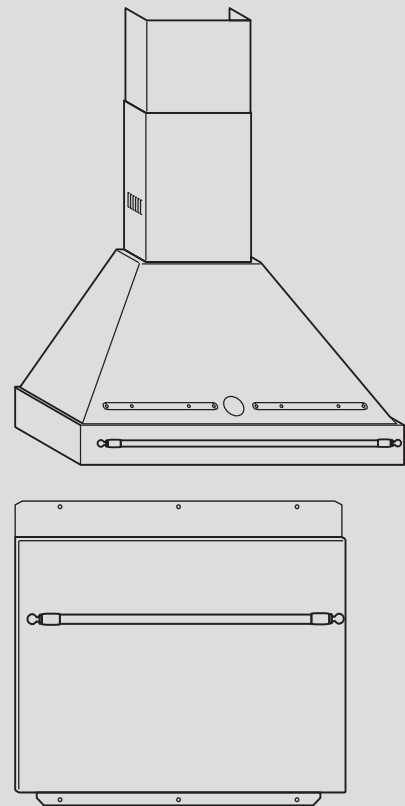

BERTAZZONI
HERITAGE SERIES
RANGE HOOD 36"
BACKSPLASH 36"

The Heritage Series Range Hood is supplied in two parts.

Blower and Stainless Steel Base Assembly K36 HER X ¹⁾	
Two motors	•
Electronic control	•
Halogen lights	•
Stainl. St. baffle filters	•
Motor power	600 cfm
Distance fr. worktop	25 1/2" + 3 1/2"

	Canopy ¹⁾ KC36 HER NE	Backsplash BS36 HER X
Front bar	•	n/a
Utensil bar	n/a	•

Dimensions		
Width	36"	36"
Depth	21 1/2"	n/a
Height	26" + 40 1/2"	26 1/2"
Thickness	n/a	3/4"
Hood adjustment	n/a	1 1/2"

¹⁾ KC36 HER CR, KC 36 HER VI