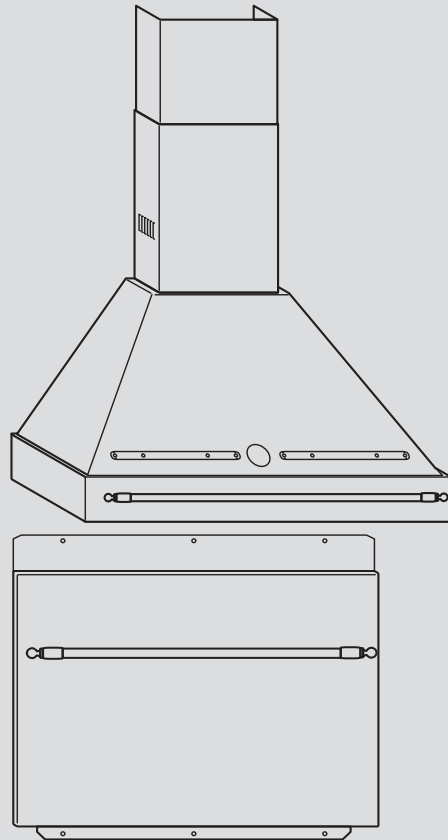

BERTAZZONI
HERITAGE SERIES
RANGE HOOD 48"
BACKSPLASH 48"

The Heritage Series Range Hood is supplied in two parts.

Blower and Stainless Steel Base Assembly K48 HER X ¹⁾	
Two motors	•
Electronic control	•
Halogen lights	•
Stainl. St. baffle filters	•
Motor power	600 cfm
Distance fr. worktop	25 1/2" + 3 1/2"

	Canopy ¹⁾ KC48 HER NE	Backsplash BS48 HER X
Front bar	•	n/a
Utensil bar	n/a	•

Dimensions		
Width	48"	48"
Depth	19 1/2"	n/a
Height	26" + 40 1/2"	31"
Thickness	n/a	3/4"
Hood adjustment	n/a	1 1/2"

¹⁾ KC48 HER CR, KC 48 HER VI