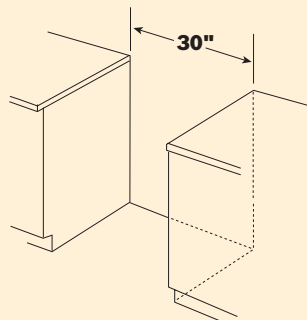

Dimensions:

Type	Slide-in Range
Width	30"
Color Options	
Stainless Steel	HDI7152
Stainless Steel Pro	HDI7282
Titanium	HDI7132

Features

Touch & Turn® Oven Control	•
Bake	•
Broil	•
Automatic Convection Bake	•
Convection Broil	•
Convection Roast	•
Convection Conversion	•
Dehydrate	•
Keep Warm Oven Mode	•
Sabbath Mode	•
Proof	•
Temperature Probe	•
Genuine European Convection (with Third Heating Element)	•
Advanced Circulation System (ACS)	•
Cavity Volume (Largest in Slide-in Range category)*	4.6 cu.ft.
True Hidden Bake Element	•
40W Incandescent Lights	2
Convection Assisted Self-Cleaning Oven	•
Larger Surface Area Racks (#)	2
Telescopic Racks	1
Standard Broiler Pan	•
Rear Filler Strip Included	•
Broil Wattage	3600
Bake Wattage	2000
Third Element Wattage	1100

Technical

Dual-Rated 208/240 volts, 4-wire 60 Hz	•
Amps	30
Approvals	US/Canada
Natural / LP Gas Convertible	•

All ranges are CSA approved. Notes: All height, width and depth dimensions are shown in inches. Please refer to installation instructions prior to making cutout. BSH reserves the absolute and unrestricted right to change product materials and specifications, at any time, without notice. Consult the product's installation instructions for final dimensional data and other details. Applicable product warranty can be found in accompanying product literature or you may contact your account manager for further details.