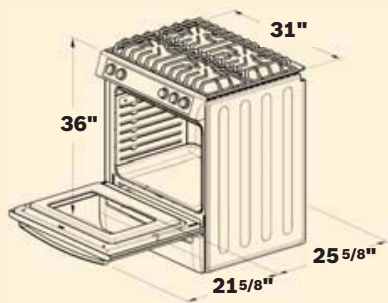

Integra 700 Series HDI7xx2U

Slide-in Range Spec Sheet

HDI7282

Features & Benefits

- 4.6 Cubic Feet Capacity – Largest in Category*
- Genuine European Convection w/ ACS
- 16K BTU **POWERSIM**® Burner and One **OPTISIM**™ Burner for Extra-Low Simmering
- Full Extension Telescopic Rack
- TOUCH & TURN® Electronic Oven Control
- Extra-wide, Full Extension Warming Drawer
- **CLEARTOUCH**® Glass Panel

Dimensions:

Type	Slide-in Range
Width	30"
Color Options	
Stainless Steel	HDI7152
Stainless Steel Pro	HDI7282
Titanium	HDI7132

Features

Touch & Turn® Oven Control	•
Bake	•
Broil	•
Automatic Convection Bake	•
Convection Broil	•
Convection Roast	•
Convection Conversion	•
Dehydrate	•
Keep Warm Oven Mode	•
Sabbath Mode	•
Proof	•
Temperature Probe	•
Genuine European Convection (with Third Heating Element)	•
Advanced Circulation System (ACS)	•
Cavity Volume (Largest in Slide-in Range category)*	4.6 cu.ft.
True Hidden Bake Element	•
40W Incandescent Lights	2
Convection Assisted Self-Cleaning Oven	•
Larger Surface Area Racks (#)	2
Telescopic Racks	1
Standard Broiler Pan	•
Rear Filler Strip Included	•
Broil Wattage	3600
Bake Wattage	2000
Third Element Wattage	1100

Technical

Dual-Rated 208/240 volts, 4-wire 60 Hz	•
Amps	30
Approvals	US/Canada
Natural / LP Gas Convertible	•

All ranges are CSA approved. Notes: All height, width and depth dimensions are shown in inches. Please refer to installation instructions prior to making cutout. BSH reserves the absolute and unrestricted right to change product materials and specifications, at any time, without notice. Consult the product's installation instructions for final dimensional data and other details. Applicable product warranty can be found in accompanying product literature or you may contact your account manager for further details.