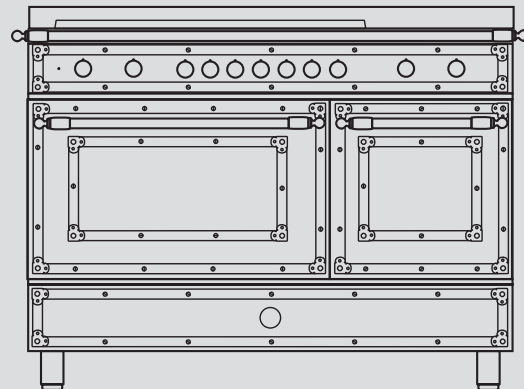

BERTAZZONI
HERITAGE SERIES
SIX-BURNER
FREE-STANDING GAS RANGE 48"

Range 48"
H48 6G GGV NE ¹⁾
6 burners

Gas oven	•
Gas grill	•
Safety device, one-hand ignition	•
Convection	•
Storage compartment	•

Dimensions	
Width	48"
Depth side panel	24"
Total depth	25 1/8"
Height	35 1/2" ÷ 37 1/4"
Main oven	23 1/2" x 16 1/2" x 13" = 2.90ft³
Auxiliary oven	14 1/2" x 16 1/2" x 13" = 1.80ft³

Burner power	
Dual wok	12000 + 3000 Btu/h
Rapid	11000 Btu/h
Semi-rapid	6500 Btu/h
Auxiliary	3400 Btu/h
Simmer rate	750 Btu/h
Electric griddle	1100 w

¹⁾ H48 6G GGV CR, H48 6G GGV VI
Comes with a standard 4" Backguard
Optional 2" Backguard and flat Island Trim available