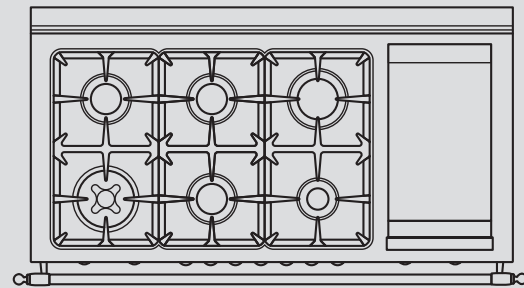

BERTAZZONI
HERITAGE SERIES
SIX-BURNER
FREE-STANDING GAS RANGE 48"

Range 48"
H48 6G GGV NE ¹⁾
6 burners

Gas oven	•
Gas grill	•
Safety device, one-hand ignition	•
Convection	•
Storage compartment	•

Dimensions	
Width	48"
Depth side panel	24"
Total depth	25 1/8"
Height	35 1/2" ÷ 37 1/4"
Main oven	23 1/2" x 16 1/2" x 13" = 2.90ft³
Auxiliary oven	14 1/2" x 16 1/2" x 13" = 1.80ft³

Burner power	
Dual wok	12000 + 3000 Btu/h
Rapid	11000 Btu/h
Semi-rapid	6500 Btu/h
Auxiliary	3400 Btu/h
Simmer rate	750 Btu/h
Electric griddle	1100 w

¹⁾ H48 6G GGV CR, H48 6G GGV VI
Comes with a standard 4" Backguard
Optional 2" Backguard and flat Island Trim available