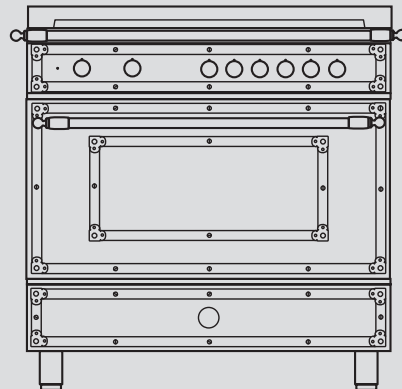

BERTAZZONI
HERITAGE SERIES
SIX-BURNER
FREE-STANDING GAS RANGE 36"

Range 36"
H36 6 GGV NE ¹⁾
6 burners

Gas oven	•
Gas grill	•
Safety device, one-hand ignition	•
Convection	•
Storage compartment	•

Dimensions	
Width	36"
Depth side panel	24"
Total depth	25 1/8"
Height	35 1/2" ÷ 37 1/4"
Oven	29 1/2" x 16 1/2" x 12 3/4"
Oven volume	3.6 ft³

Burner power	
Dual wok	12000 + 3000 Btu/h
Rapid	11000 Btu/h
Semi-rapid	6500 Btu/h
Auxiliary	3400 Btu/h
Simmer rate	750 Btu/h

¹⁾ H36 6 GGV CR, H36 6 GGV VI
Comes with a standard 4" Backguard.
Optional 2" Backguard and flat Island Trim available.