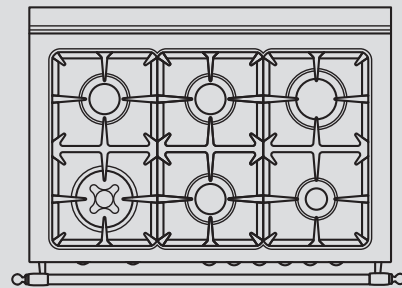

BERTAZZONI
HERITAGE SERIES
SIX-BURNER
FREE-STANDING GAS RANGE 36"

Range 36"
H36 6 GGV NE ¹⁾
6 burners

Gas oven	•
Gas grill	•
Safety device, one-hand ignition	•
Convection	•
Storage compartment	•

Dimensions	
Width	36"
Depth side panel	24"
Total depth	25 1/8"
Height	35 1/2" ÷ 37 1/4"
Oven	29 1/2" x 16 1/2" x 12 3/4"
Oven volume	3.6 ft³

Burner power	
Dual wok	12000 + 3000 Btu/h
Rapid	11000 Btu/h
Semi-rapid	6500 Btu/h
Auxiliary	3400 Btu/h
Simmer rate	750 Btu/h

¹⁾ H36 6 GGV CR, H36 6 GGV VI
Comes with a standard 4" Backguard.
Optional 2" Backguard and flat Island Trim available.