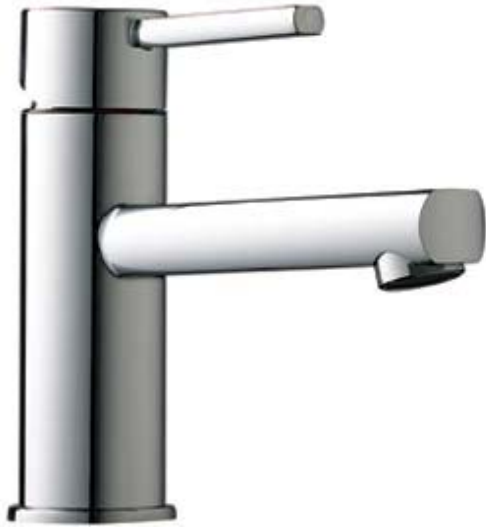

Faucet FB-500

FB-500

Franke Bath faucet.

Uses 1 1/2" drain (included).

Satin Nickel FB-580

more Franke choices...

[TFB-300](#)