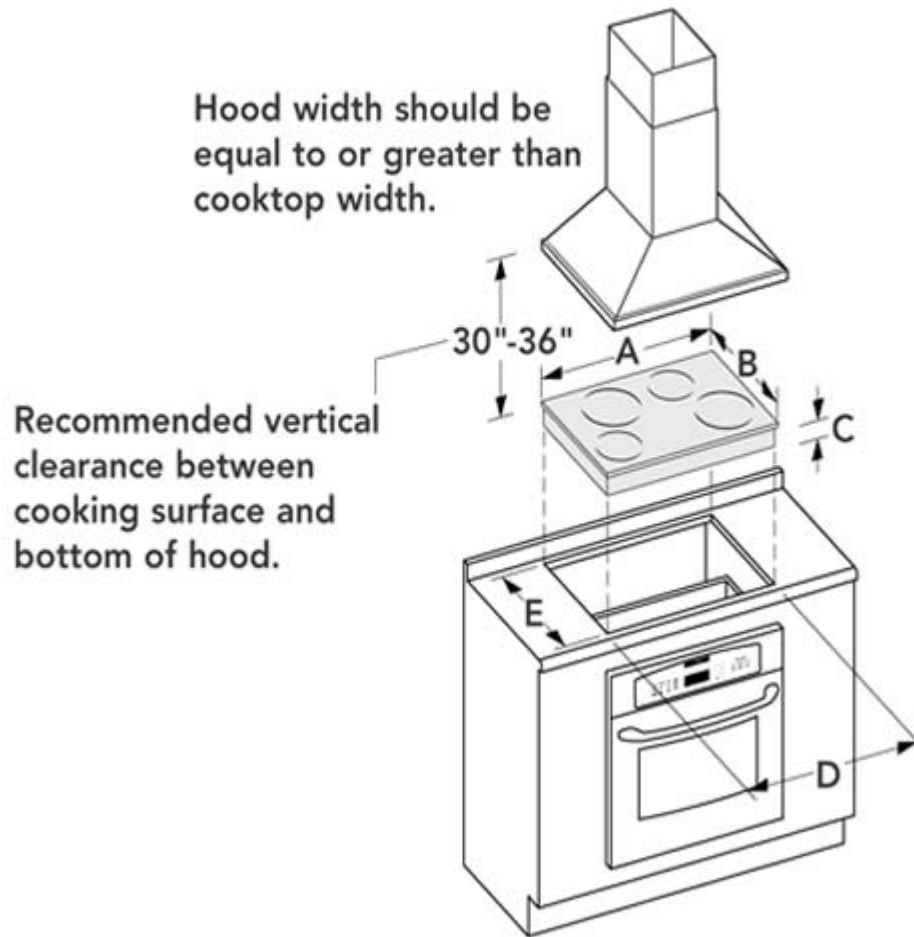

SPECS / DIMENSIONS

CET365ZB 36" CET BLACK CERAMIC ELECTRIC TOUCH CONTROL COOKTOP

PRINT

GENERAL INFORMATION

Approximate Shipping Weight (LBS.)	45
Access. Griddle (AEGRIDDL)	✓
Front Left Element (Watts)	1,200
Front Right Element (Watts)	1,800 bridge
Rear Left Element (Watts)	750 / 2,200
Rear Middle Element (Watts)	800/1,600/2,500
Rear Right Element (Watts)	1,800 bridge

Diagrams

Comprehensive Countertop Cutout with Downdraft (UCV)

Comprehensive Countertop Cutout with Downdraft (CVS)

Ceramic Electric Cooktop Cutout Shown with C301 Single Oven and HDW Chimney Hood

[Click Here to View Features](#)

Note: All heights, width and depth dimensions are shown in inches. * Please refer to installation instructions prior to making cutout. Installation instructions are available at www.thermador.com.

Countertop must be 26" wide overall for best fit. When the under cabinet measures 24" front to back (outside dimensions) it must be positioned so the countertop has a 1" overhang. **"BT" (Backsplash Thickness) = 0

Special Notes:

The countertop must have a 25" flat area so no problems can occur with a backsplash. Important to measure it from the front edge of the countertop. All cutouts start at 2 1/2" from the front edge of the countertop.