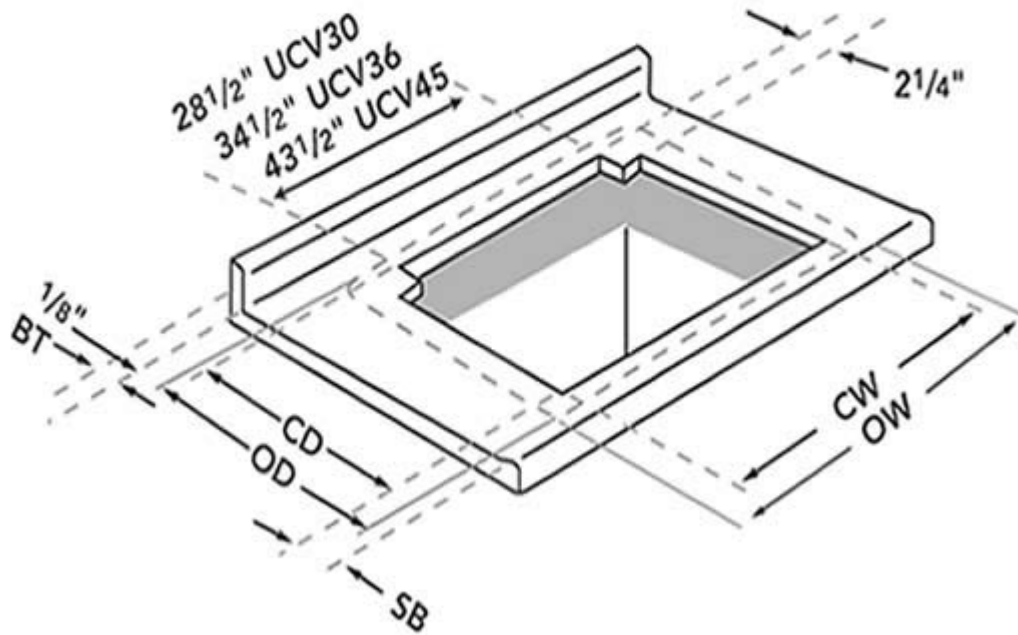

SPECS / DIMENSIONS

CET365ZB 36" CET BLACK CERAMIC ELECTRIC TOUCH CONTROL COOKTOP

PRINT

GENERAL INFORMATION

Approximate Shipping Weight (LBS.)	45
Access. Griddle (AEGRIDDL)	✓
Front Left Element (Watts)	1,200
Front Right Element (Watts)	1,800 bridge
Rear Left Element (Watts)	750 / 2,200
Rear Middle Element (Watts)	800/1,600/2,500
Rear Right Element (Watts)	1,800 bridge

TECHNICAL INFORMATION

Dual-Rated 120/208-240 Volts, 4-Wire, 60HZ AMPS	✓ 40
--	---------

DIMENSIONS (INCHES)

Overall Dimensions - A	37
Overall Dimensions - B	21 3/8
Overall Dimensions - C	3 5/8
Cutout Dimensions* D	34-3/4" to 34-7/8"
Cutout Dimensions* E	19-7/8" to 20"
Cutout Width (CVS Downdraft)	34-3/4"
Cutout Width (UCV Downdraft)	34-3/4"
Cutout Depth (CVS Downdraft)	22-7/16
Cutout Depth (UCV Downdraft)	22-1/8"
Overall Width (CVS Downdraft)	37
Overall Width (UCV Downdraft)	37
Overall Depth (CVS Downdraft)	23-3/4"
Overall Depth (UCV Downdraft)	23-7/8"
Set Back Min. (CVS Downdraft)	2-1/2"
Set Back Min. (UCV Downdraft)	2-1/2"

Diagrams

Comprehensive Countertop Cutout with Downdraft (UCV)

Comprehensive Countertop Cutout with Downdraft (CVS)

Ceramic Electric Cooktop Cutout Shown with C301 Single Oven and HDW Chimney Hood

[Click Here to View Features](#)

Special Notes:

The countertop must have a 25" flat area so no problems can occur with a backsplash. Important to measure it from the front edge of the countertop. All cutouts start at 2 1/2" from the front edge of the countertop.