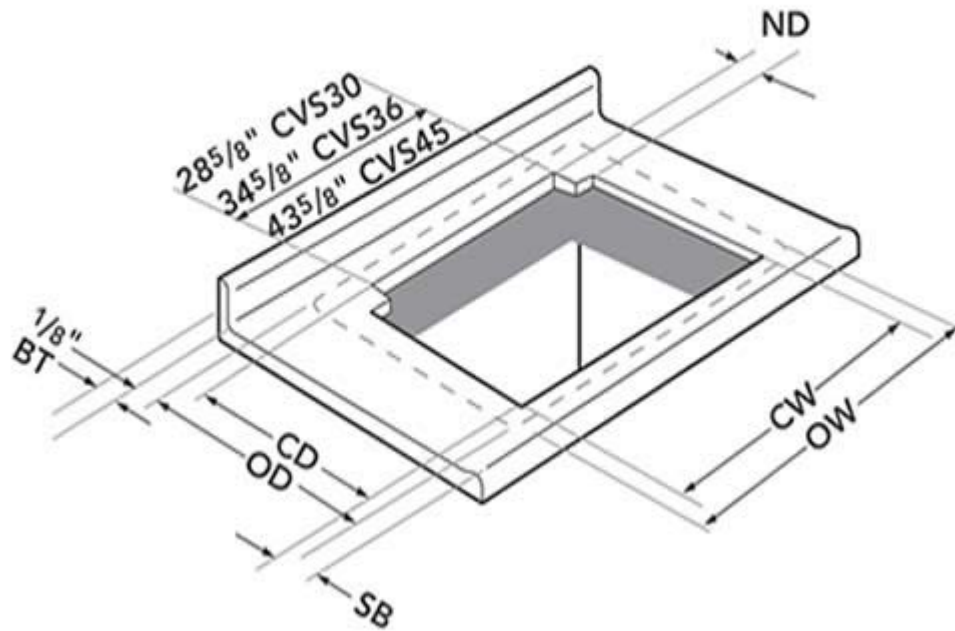

SPECS / DIMENSIONS

CET365ZB 36" CET BLACK CERAMIC ELECTRIC TOUCH CONTROL COOKTOP

PRINT

GENERAL INFORMATION

Approximate Shipping Weight (LBS.)	45
Access. Griddle (AEGRIDDL)	✓
Front Left Element (Watts)	1,200
Front Right Element (Watts)	1,800 bridge
Rear Left Element (Watts)	750 / 2,200
Rear Middle Element (Watts)	800/1,600/2,500
Rear Right Element (Watts)	1,800 bridge

TECHNICAL INFORMATION

Dual-Rated 120/208-240 Volts, 4-Wire, 60HZ AMPS	✓ 40
--	---------

DIMENSIONS (INCHES)

Overall Dimensions - A	37
Overall Dimensions - B	21 3/8
Overall Dimensions - C	3 5/8
Cutout Dimensions* D	34-3/4" to 34-7/8"
Cutout Dimensions* E	19-7/8" to 20"
Cutout Width (CVS Downdraft)	34-3/4"
Cutout Width (UCV Downdraft)	34-3/4"
Cutout Depth (CVS Downdraft)	22-7/16
Cutout Depth (UCV Downdraft)	22-1/8"
Overall Width (CVS Downdraft)	37
Overall Width (UCV Downdraft)	37
Overall Depth (CVS Downdraft)	23-3/4"
Overall Depth (UCV Downdraft)	23-7/8"
Set Back Min. (CVS Downdraft)	2-1/2"
Set Back Min. (UCV Downdraft)	2-1/2"

Diagrams

Comprehensive Countertop Cutout with Downdraft (UCV)

Comprehensive Countertop Cutout with Downdraft (CVS)

Ceramic Electric Cooktop Cutout Shown with C301 Single Oven and HDW Chimney Hood

[Click Here to View Features](#)

Special Notes:

The countertop must have a 25" flat area so no problems can occur with a backsplash. Important to measure it from the front edge of the countertop. All cutouts start at 2 1/2" from the front edge of the countertop.