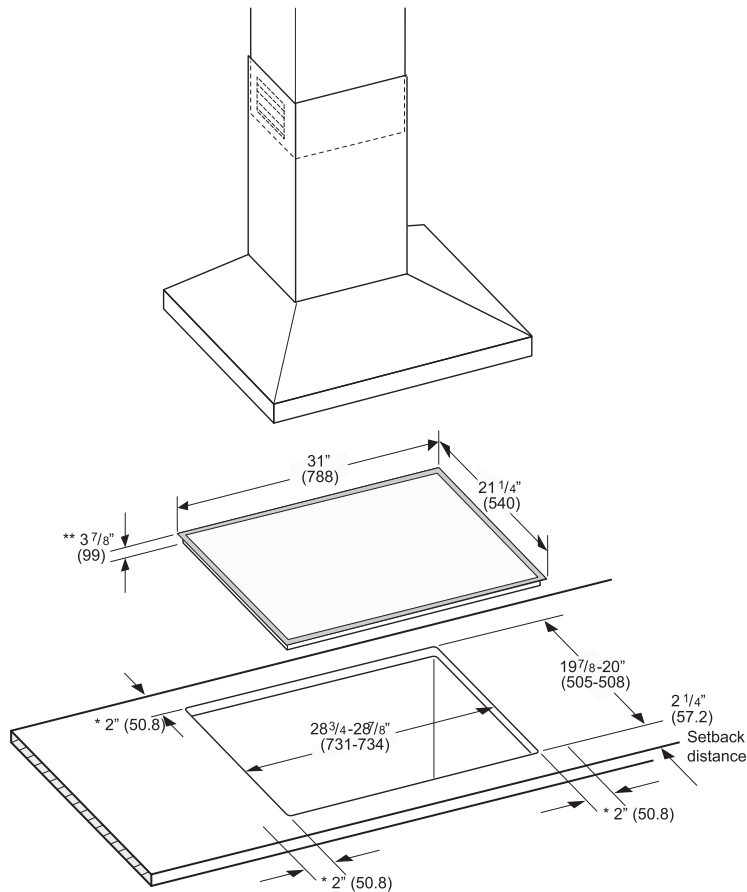

The Keep Warm option on every element helps you prepare multiple-course meals.

Notes: All height, width and depth dimensions are shown in inches. Solid surface countertops require special cutout size. Please refer to installation instructions prior to making cutout. Installation instructions are available at www.thermador.com.

Thermador® | *An American Icon™*

* minimum distance from cutout to the wall
 ** installed depth

SKU	CES304FS
MAIN FEATURES	
Power /Amps	240 V, 3 wire, 60Hz / 40 Amps
Child Lock	Yes
Shut-Off Timer	Yes
Keep Warm Function	Yes
Number of Cooking Zones	7
Triple Elements	1
Dual Elements	1
Simmer Settings for all Elements	Yes
Fast PreHeat	Yes
Sensor Dome™	1
Controls	Touch control with blue illumination
Trim Design	Full Stainless Steel frame
ELEMENT TYPE (watts)	
Front Left	1200 W
Rear Left	1050-2200-3080 W
Rear Right	1800 W
Front Right	700-1700W
Total KW (max)	7800 W
ELEMENT SIZES (inches)	
Front Left	6"
Rear Left	6"-8"-12"
Rear Right	7"
Front Right	5"-7"
ACCESSORIES	
Sensor Strip (12 pack)	SENSORSTRP
Sensor Pot 7", 4.1 Qt.	SENSORPOT7

Notes: All height, width and depth dimensions are shown in inches. Solid surface countertops require special cutout size. Please refer to installation instructions prior to making cutout. Installation instructions are available at www.thermador.com.