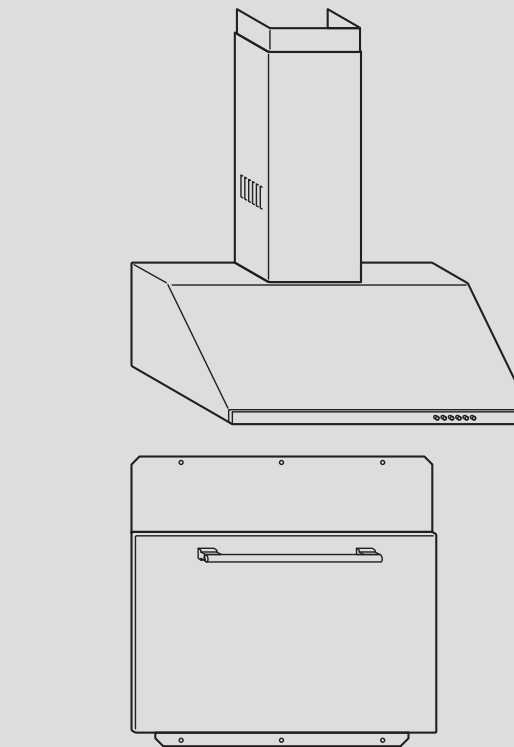

**BERTAZZONI**  
**PROFESSIONAL SERIES**  
 RANGE HOOD 48"  
 BACKSPLASH 48"

	Range Hood 48" K48 PRO X	Backsplash BS48 PRO X
Two motors	•	n/a
Electronic control	•	n/a
Halogen lights	•	n/a
Mesh filters	•	n/a
Utensil bar	n/a	•
<b>Dimensions</b>		
Width	48"	48"
Depth	19"	21 1/2"
Height	min.33 1/2" max.47 1/2"	n/a
Distance fr. worktop	25 1/2" + 31 1/2"	n/a
Motor power	600 cfm	n/a
Thickness	n/a	3/4"
Hood adjustment	n/a	6"

**BERTAZZONI**  
**PROFESSIONAL SERIES**  
 RANGE HOOD 36"  
 BACKSPLASH 36"

	Range Hood 36" K36 PRO X	Backsplash BS36 PRO X	Backsplash BS36 PRO X-WR	Backsplash BS36 PRO X RH <sup>1)</sup>
Two motors	•			
Electronic control	•			
Halogen lights	•			
Mesh filters	•			
<b>Dimensions</b>				
Width	36"			
Depth	19"			
Height	min.33 1/2" max.47 1/2"			
Distance fr. worktop	25 1/2" + 31 1/2"			
Motor power	600 cfm			
Utensil bar	•	x	x	x
<b>Dimensions</b>				
Width	36"	36"	36"	
Height	21 1/2"	21 1/2"	8"	
Thickness	3/4"	3/4"	3/4"	
Hood adjustment	6"	6"	n/a	

<sup>1)</sup> Designed for installation over the upstand or under the hood.

**BERTAZZONI**  
**PROFESSIONAL SERIES**  
 BACKSPLASH 30"  
 RANGE HOOD 30"

	Range Hood 30" K30 PRO X	Backsplash BS30 PRO X
Two motors	•	n/a
Electronic control	•	n/a
Halogen lights	•	n/a
Mesh filters	•	n/a
Utensil bar	n/a	•
<b>Dimensions</b>		
Width	30"	30"
Depth	19"	21 1/2"
Height	min.33 1/2" max.47 1/2"	n/a
Distance fr. worktop	25 1/2" + 31 1/2"	n/a
Motor power	600 cfm	n/a
Thickness	n/a	3/4"
Hood adjustment	n/a	6"

**BERTAZZONI**  
**PROFESSIONAL SERIES**  
 RANGE HOOD 24"  
 BACKSPLASH 24"

	Range Hood 24" K24 PRO X	Backsplash BS24 PRO X
Two motors	•	n/a
Electronic control	•	n/a
Halogen lights	•	n/a
Mesh filters	•	n/a
Utensil bar		•
<b>Dimensions</b>		
Width	24"	24"
Depth	19"	21 1/2"
Height	min.33 1/2" max.47 1/2"	3/4"
Distance fr. worktop	25 1/2" + 31 1/2"	6"
Motor power	600 cfm	n/a
Thickness	n/a	n/a
Hood adjustment	n/a	n/a