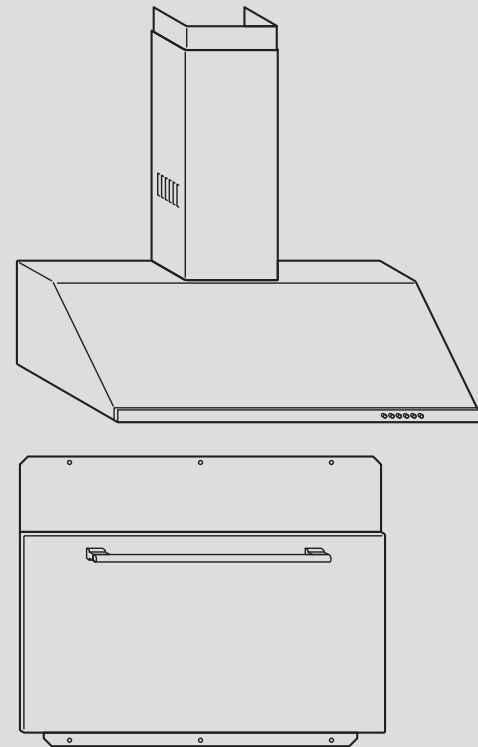

**BERTAZZONI**  
**PROFESSIONAL SERIES**  
 RANGE HOOD 48"  
 BACKSPLASH 48"

	Range Hood 48" K48 PRO X	Backsplash BS48 PRO X
Two motors	•	n/a
Electronic control	•	n/a
Halogen lights	•	n/a
Mesh filters	•	n/a
Utensil bar	n/a	•
<b>Dimensions</b>		
Width	48"	48"
Depth	19"	21 1/2"
Height	min.33 1/2" max.47 1/2"	n/a
Distance fr. worktop	25 1/2" + 31 1/2"	n/a
Motor power	600 cfm	n/a
Thickness	n/a	3/4"
Hood adjustment	n/a	6"

**BERTAZZONI**  
**PROFESSIONAL SERIES**  
 RANGE HOOD 36"  
 BACKSPLASH 36"

	Range Hood 36" K36 PRO X	Backsplash BS36 PRO X	Backsplash BS36 PRO X-WR	Backsplash BS36 PRO X RH <sup>1)</sup>
Two motors	•			
Electronic control	•			
Halogen lights	•			
Mesh filters	•			
<b>Dimensions</b>				
Width	36"			
Depth	19"			
Height	min.33 1/2" max.47 1/2"			
Distance fr. worktop	25 1/2" + 31 1/2"			
Motor power	600 cfm			
Utensil bar	•	x	x	x
<b>Dimensions</b>				
Width	36"	36"	36"	
Height	21 1/2"	21 1/2"	8"	
Thickness	3/4"	3/4"	3/4"	
Hood adjustment	6"	6"	n/a	

<sup>1)</sup> Designed for installation over the upstand or under the hood.

**BERTAZZONI**  
**PROFESSIONAL SERIES**  
 BACKSPLASH 30"  
 RANGE HOOD 30"

	Range Hood 30" K30 PRO X	Backsplash BS30 PRO X
Two motors	•	n/a
Electronic control	•	n/a
Halogen lights	•	n/a
Mesh filters	•	n/a
Utensil bar	n/a	•
<b>Dimensions</b>		
Width	30"	30"
Depth	19"	21 1/2"
Height	min.33 1/2" max.47 1/2"	n/a
Distance fr. worktop	25 1/2" + 31 1/2"	n/a
Motor power	600 cfm	n/a
Thickness	n/a	3/4"
Hood adjustment	n/a	6"

**BERTAZZONI**  
**PROFESSIONAL SERIES**  
 RANGE HOOD 24"  
 BACKSPLASH 24"

	Range Hood 24" K24 PRO X	Backsplash BS24 PRO X
Two motors	•	n/a
Electronic control	•	n/a
Halogen lights	•	n/a
Mesh filters	•	n/a
Utensil bar		•
<b>Dimensions</b>		
Width	24"	24"
Depth	19"	21 1/2"
Height	min.33 1/2" max.47 1/2"	3/4"
Distance fr. worktop	25 1/2" + 31 1/2"	6"
Motor power	600 cfm	n/a
Thickness	n/a	n/a
Hood adjustment	n/a	n/a