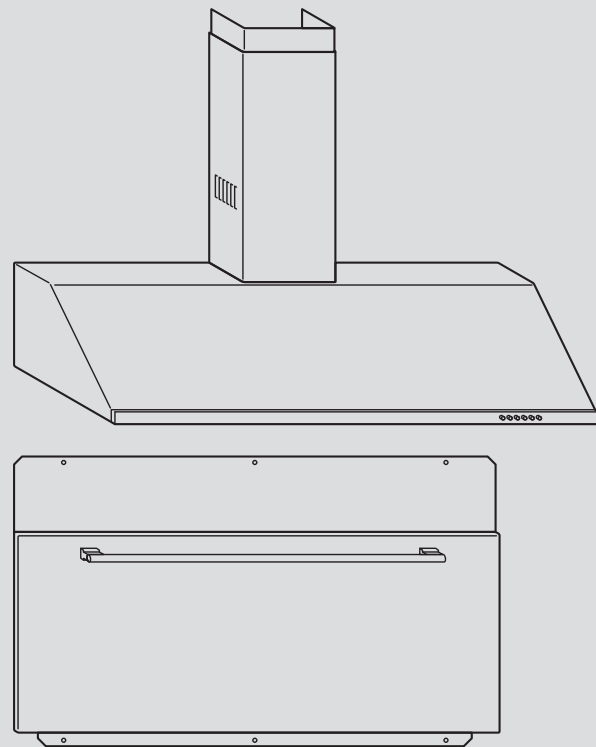

**BERTAZZONI**  
**PROFESSIONAL SERIES**  
 RANGE HOOD 48"  
 BACKSPLASH 48"

	Range Hood 48" K48 PRO X	Backsplash BS48 PRO X
Two motors	•	n/a
Electronic control	•	n/a
Halogen lights	•	n/a
Mesh filters	•	n/a
Utensil bar	n/a	•
<b>Dimensions</b>		
Width	48"	48"
Depth	19"	21 1/2"
Height	min.33 1/2" max.47 1/2"	n/a
Distance fr. worktop	25 1/2" + 31 1/2"	n/a
Motor power	600 cfm	n/a
Thickness	n/a	3/4"
Hood adjustment	n/a	6"

**BERTAZZONI**  
**PROFESSIONAL SERIES**  
 RANGE HOOD 36"  
 BACKSPLASH 36"

	Range Hood 36" K36 PRO X	Backsplash BS36 PRO X	Backsplash BS36 PRO X-WR	Backsplash BS36 PRO X RH <sup>1)</sup>
Two motors	•			
Electronic control	•			
Halogen lights	•			
Mesh filters	•			
<b>Dimensions</b>				
Width	36"			
Depth	19"			
Height	min.33 1/2" max.47 1/2"			
Distance fr. worktop	25 1/2" + 31 1/2"			
Motor power	600 cfm			
Utensil bar	•	x	x	x
<b>Dimensions</b>				
Width	36"	36"	36"	
Height	21 1/2"	21 1/2"	8"	
Thickness	3/4"	3/4"	3/4"	
Hood adjustment	6"	6"	n/a	

<sup>1)</sup> Designed for installation over the upstand or under the hood.

**BERTAZZONI**  
**PROFESSIONAL SERIES**  
 BACKSPLASH 30"  
 RANGE HOOD 30"

	Range Hood 30" K30 PRO X	Backsplash BS30 PRO X
Two motors	•	n/a
Electronic control	•	n/a
Halogen lights	•	n/a
Mesh filters	•	n/a
Utensil bar	n/a	•
<b>Dimensions</b>		
Width	30"	30"
Depth	19"	21 1/2"
Height	min.33 1/2" max.47 1/2"	n/a
Distance fr. worktop	25 1/2" + 31 1/2"	n/a
Motor power	600 cfm	n/a
Thickness	n/a	3/4"
Hood adjustment	n/a	6"

**BERTAZZONI**  
**PROFESSIONAL SERIES**  
 RANGE HOOD 24"  
 BACKSPLASH 24"

	Range Hood 24" K24 PRO X	Backsplash BS24 PRO X
Two motors	•	n/a
Electronic control	•	n/a
Halogen lights	•	n/a
Mesh filters	•	n/a
Utensil bar		•
<b>Dimensions</b>		
Width	24"	24"
Depth	19"	21 1/2"
Height	min.33 1/2" max.47 1/2"	3/4"
Distance fr. worktop	25 1/2" + 31 1/2"	6"
Motor power	600 cfm	n/a
Thickness	n/a	n/a
Hood adjustment	n/a	n/a